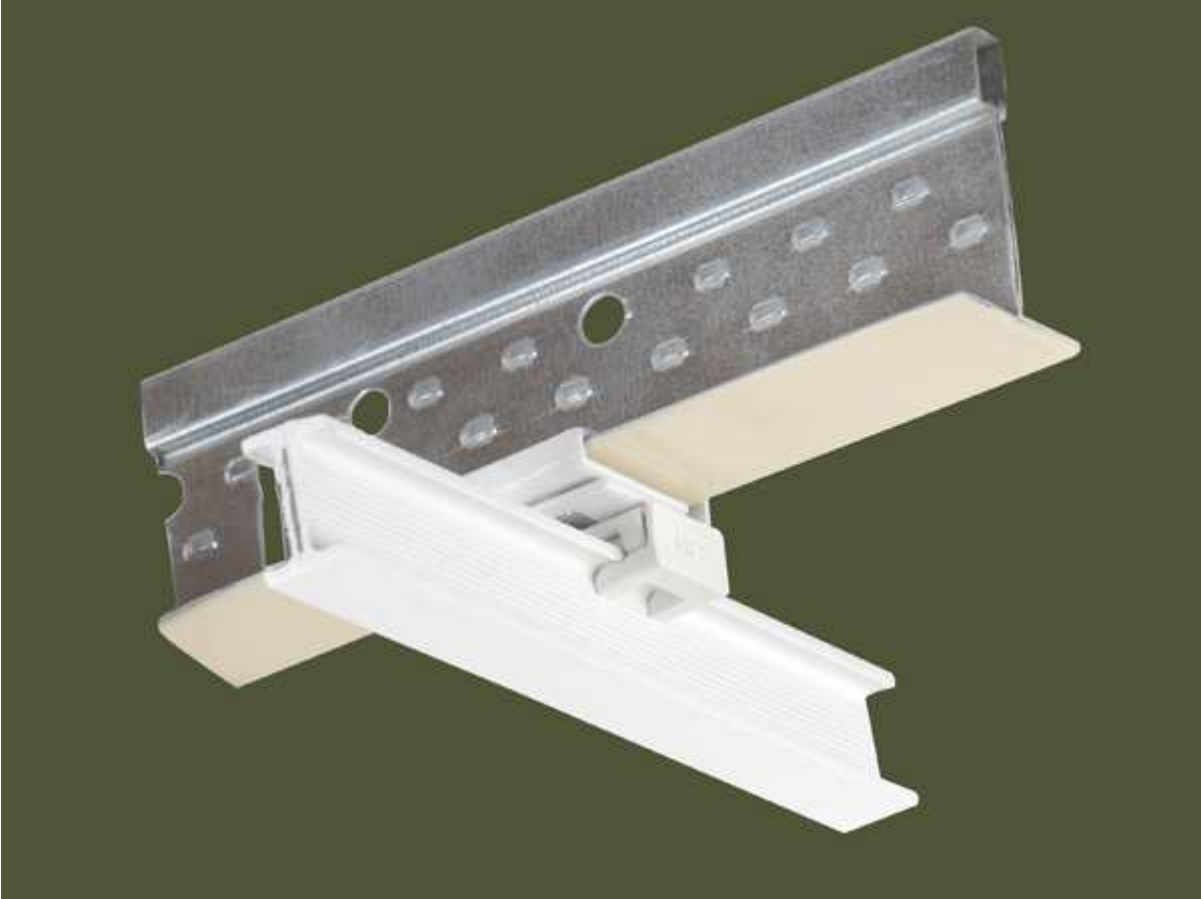

Photos Of Assembled Products

Standard Wall Bracket And Ceiling Mount Cartridge Together

Wall Mount Bracket And Valance Clip From Valance Kit

T-Bar Clamp And Ceiling Mount Cartridge

T-Bar Grid And Ceiling Mount Cartridge And T-Bar Clamp

Valance Board And Velcro Cloth

Prefab 90 degree Turn

Aluminum Track With 90 Degree Turn

Aluminum Straight Track With 90 Degree Turn Together

Standard Duty Track Bent Into A 15" Circle

Single Track With Roller Attached

Single Track With Valance Board And Wall Mount Bracket

Double Track With Double Track Cartridge

Double Track With Double Track Cartridge And Rollers

Single Track With Valance Board And Wall Mount Bracket

Curtain Attached With Pear Hooks On Straight Aluminum Track