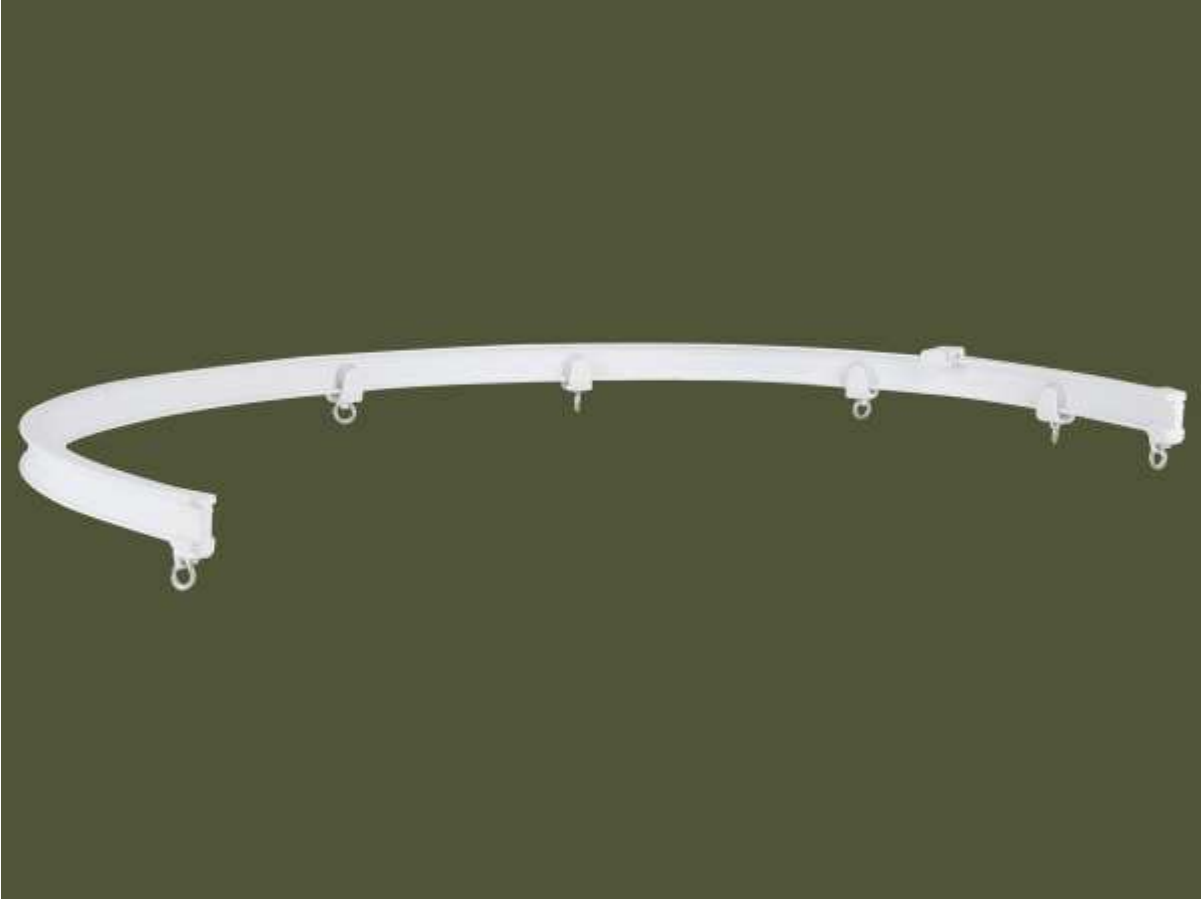

Photos Of Assembled Products

Standard Wall Bracket And Ceiling Mount Cartridge Together

Wall Mount Bracket And Valance Clip From Valance Kit

T-Bar Clamp And Ceiling Mount Cartridge

T-Bar Grid And Ceiling Mount Cartridge And T-Bar Clamp

Valance Board And Velcro Cloth

Prefab 90 degree Turn

Aluminum Track With 90 Degree Turn

Aluminum Straight Track With 90 Degree Turn Together

Standard Duty Track Bent Into A 15" Circle

Single Track With Roller Attached

Extension Net Attached To Curtain With Clamp Hooks On Aluminum Track

Curtain Attached With Pear Hooks On White Aluminum Track

Curtain Attached With Pear Hooks On Straight Aluminum Track With 90 Degree Ends

Curtain Attached With Pear Hooks On Straight Aluminum Track